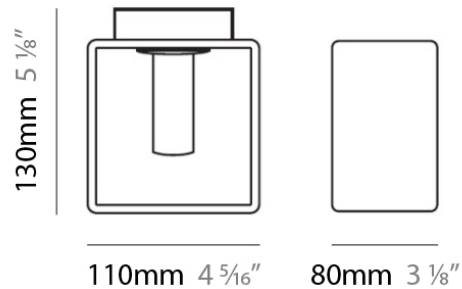

DOMINO SURFACE

D82033-BLK

PROJECT _____

TYPE _____

NOTES _____

QUANTITY _____

DATE _____

GENERAL

Series: Domino

Brand: Panzeri

Division: Design

Mounting Type: Surface

Mounting Location: Ceiling

Subcategory: Ambient

PHYSICAL

Shape: Rectangle

Length (mm): 110

Length (in): 4 ⁵/₁₆"

Width (mm): 80

Width (in): 3 ¹/₈"

Height (mm): 130

Height (in): 5 ¹/₈"

Extension (in): 5 ¹/₈"

Weight (kg): 1.23

Weight (lbs): 2.7

Diffuser: Black Blown Glass

Fixture Material: Glass / Aluminum

ELECTRICAL

Number of Lamps: 1

Lamp Type: LED Retrofit / Halogen

Bulb Included: Bulb Not Included

Total Output Wattage (W): 3 / 35

Max. Wattage Per Lamp (W): 3 / 35

Lamp Base: G9

Input Voltage (V): 120

LED

OPTICAL

RATINGS AND CERTIFICATIONS

Certified By: CSA Certified to UL and CSA Standards

IP rating: IP40