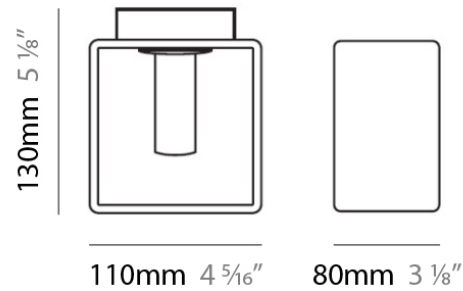

DOMINO SURFACE

D82033-WHI

PROJECT	
TYPE	
NOTES	
QUANTITY	
DATE	

GENERAL

Series: Domino
Brand: Panzeri
Division: Design
Mounting Type: Surface
Mounting Location: Ceiling
Subcategory: Ambient

PHYSICAL

Shape: Rectangle
Length (mm): 110
Length (in): 4 ⁵/₁₆
Width (mm): 80
Width (in): 3 ¹/₈
Height (mm): 130
Height (in): 5 ¹/₈
Extension (in): 5 ¹/₈
Light Distribution: Direct / Indirect
Weight (kg): 1.23
Weight (lbs): 2.71
Diffuser: Matte White Blown Glass
Fixture Material: Glass / Aluminum

ELECTRICAL

Number of Lamps: 1
Lamp Type: LED Retrofit / Halogen
Lamp Shape: T4
Bulb Included: Bulb Not Included
Total Output Wattage (W): 13 / 60
Max. Wattage Per Lamp (W): 13 / 60
Lamp Base: G9
Input Voltage (V): 120

LED

OPTICAL

RATINGS AND CERTIFICATIONS

Certified By: CSA Certified to UL and CSA Standards
IP rating: IP20