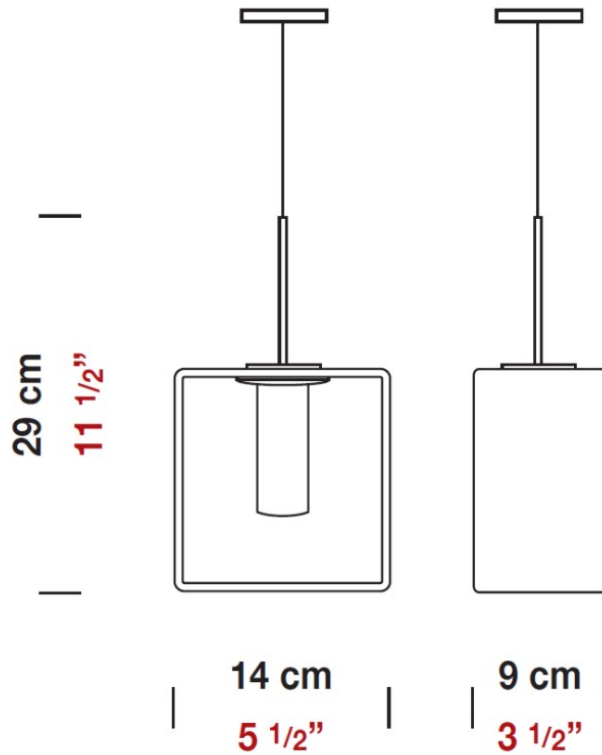

DOMINO SUSPENSION

D81048-BLK

PROJECT _____

TYPE _____

NOTES _____

QUANTITY _____

DATE _____

GENERAL

Series: Domino
Brand: Panzeri
Division: Design
Mounting Type: Suspension
Mounting Location: Ceiling
Subcategory: Pendant

PHYSICAL

Length (mm): 140
Length (in): 5 1/2
Width (mm): 90
Width (in): 3 9/16
Height (mm): 290
Height (in): 11 7/16
Max. Overall Height (mm): 2290
Max. Overall Height (in): 90 3/16
Weight (kg): 1.23
Weight (lbs): 2.71
Diffuser: Black Blown Glass

ELECTRICAL

Number of Lamps: 1
Lamp Type: LED Retrofit / Halogen
Bulb Included: Bulb Not Included
Total Output Wattage (W): 13 / 60
Max. Wattage Per Lamp (W): 13 / 60
Lamp Base: G9

LED

OPTICAL

RATINGS AND CERTIFICATIONS

Certified By: CSA Certified to UL and CSA Standards
IP rating: IP20